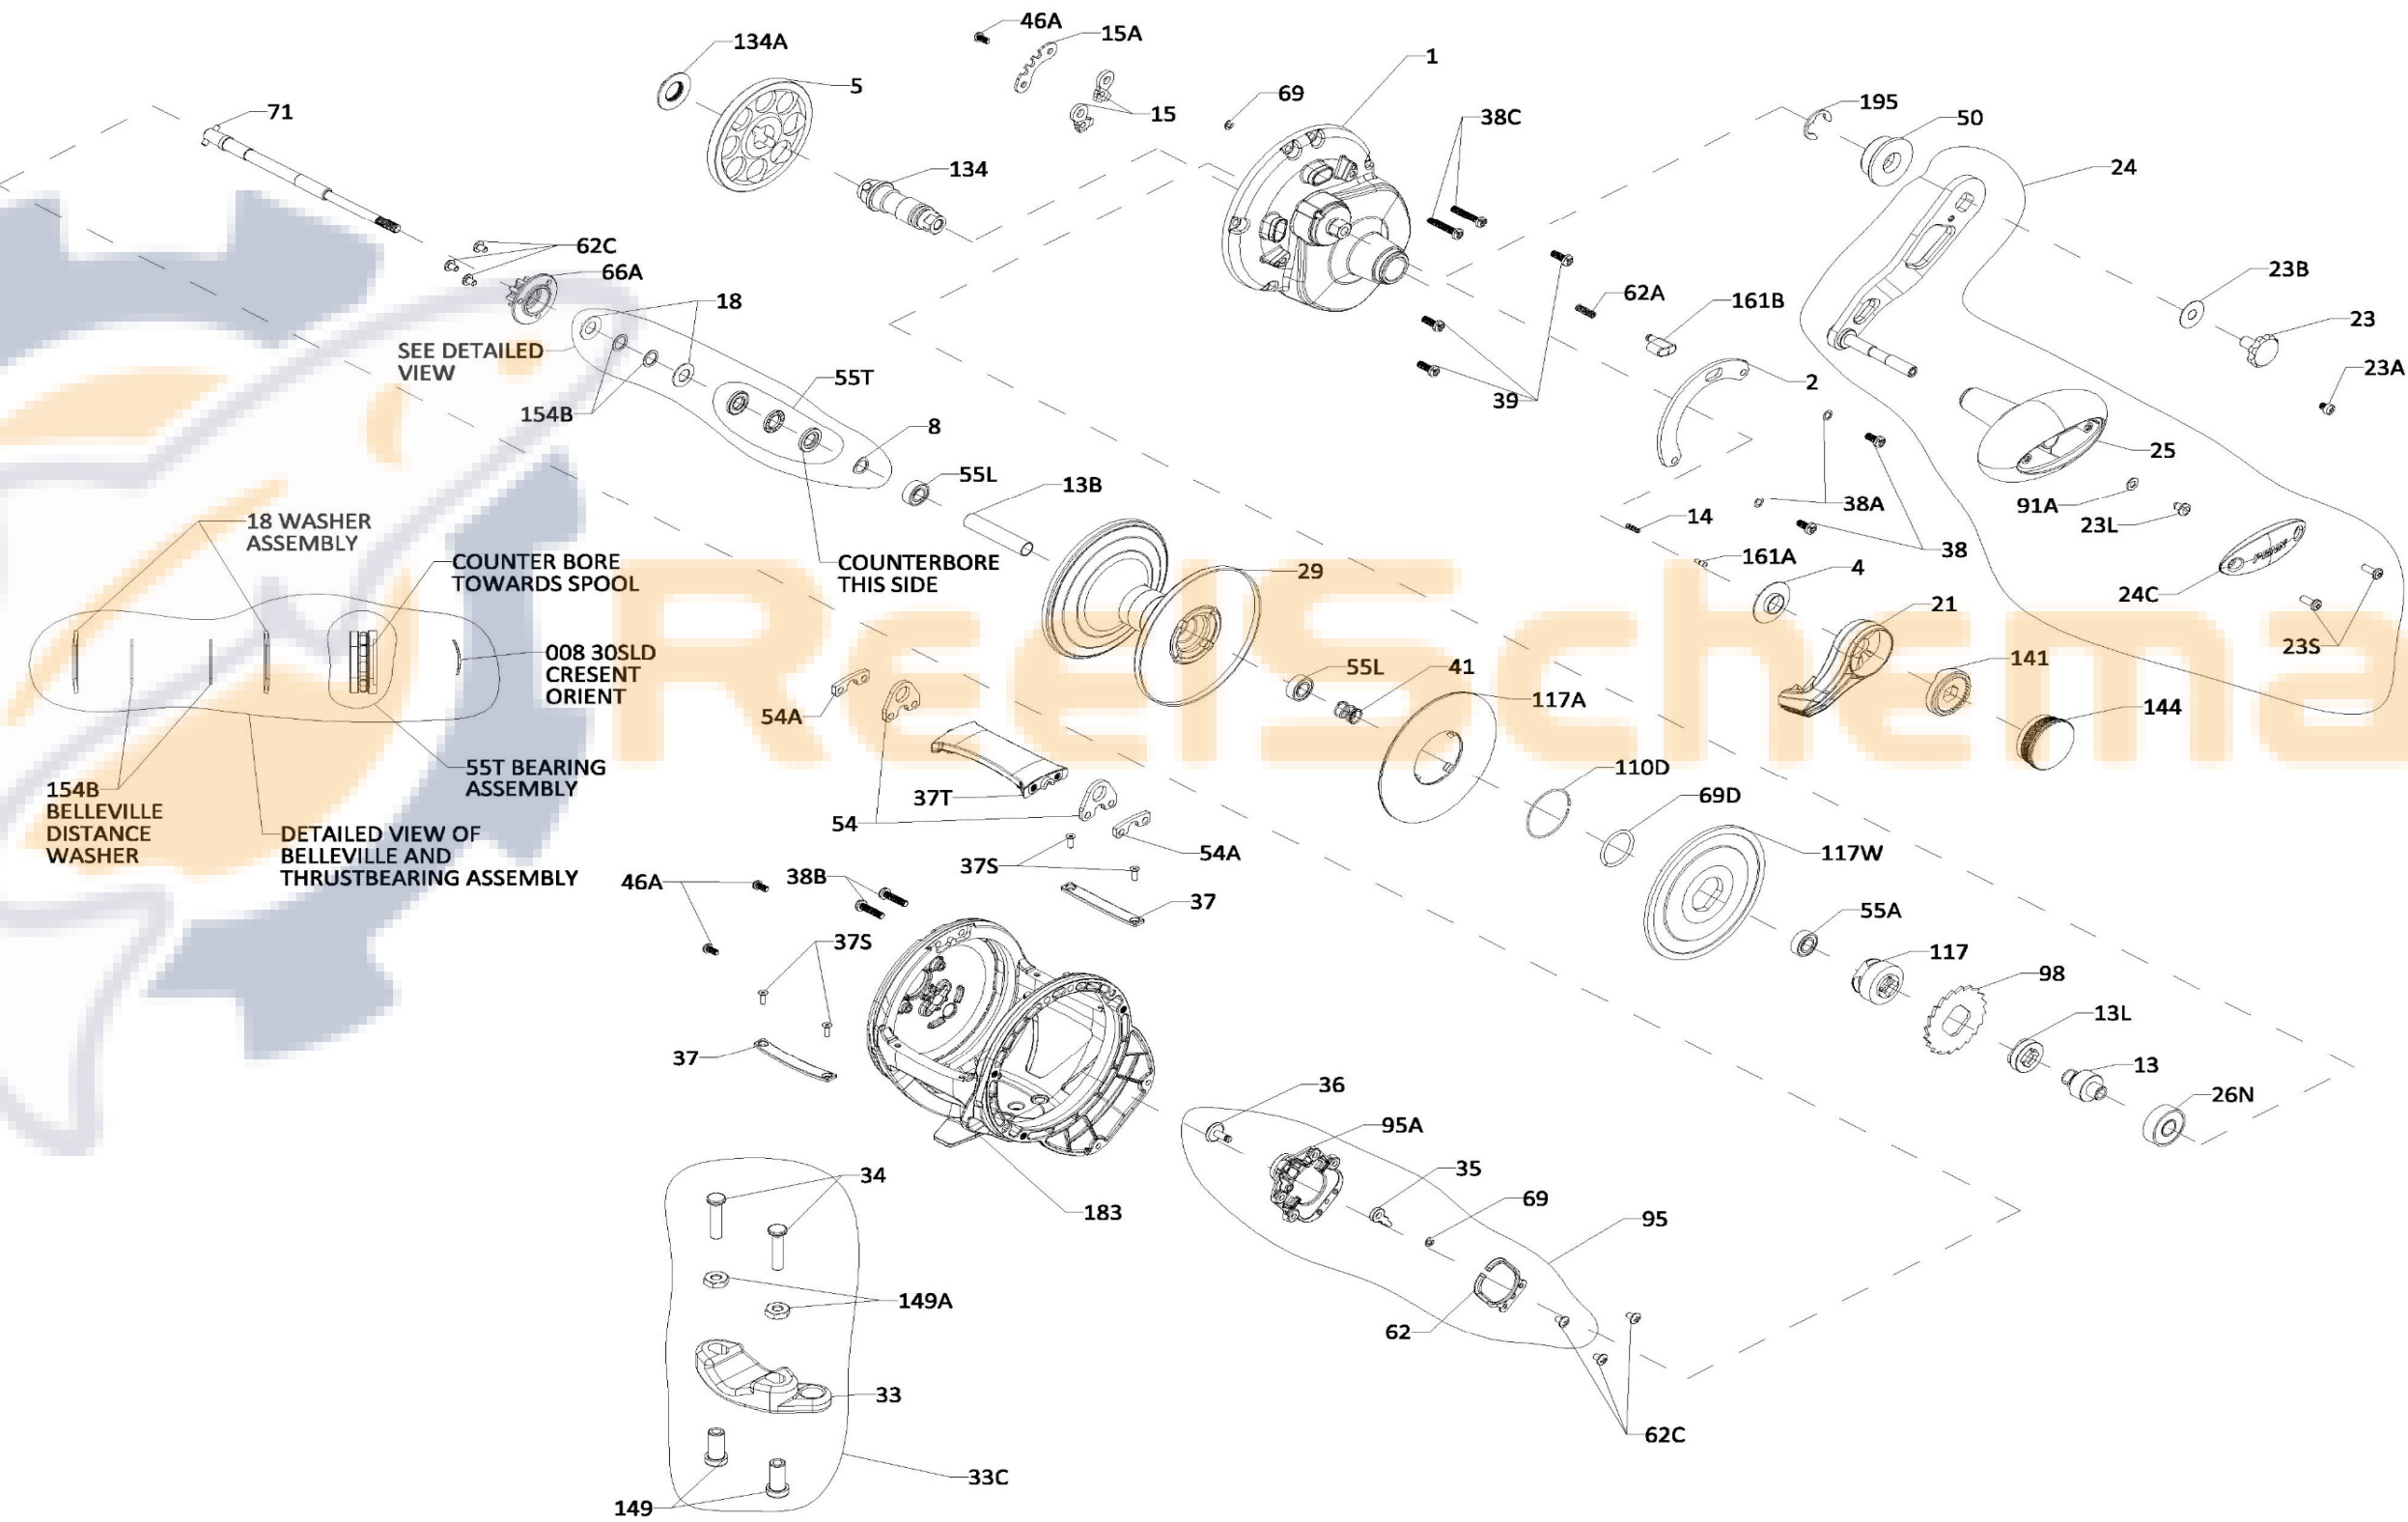

PARTS LIST FOR MODEL
SQUALL II 50LD, 60LD
REEL PART NO. 1594617, 1594618

PARTS LIST FOR MODEL
SQUALL II 50LD, 60LD
REEL PART NO. 1594617, 1594618

Key No.	Part No.	Penn Style No.	Description Parts List	Key No.	Part No.	Penn Style No.	Description Parts List	Key No.	Part No.	Penn Style No.	Description Parts List
1	1600497	1-SQLII50LD	Right Side Plate (50)	33	1182754	33-113	Rod Clamp	66A	1265059	66A-FTHLD	Click Gear
1	1600498	1-SQLII60LD	Right Side Plate (60)	33C	1600563	33C-SQLIILD	Rod Clamp Kit	69	1188657	69-20	Retainer (2 req)
2	1600550	2-SQLII50LD	Quadrant (GunSmoke)	34	1580220	34-FTHIILD2	Screw, Rod Clamp (2 req)	69D	1265060	69D-FTH15LD	Retaining Ring
4	1264978	4-TRQ15LD2	Lever Washer	35	1188656	35-20	Click Tongue	71	1600581	71-SQLII50LD	Spindle (50)
5	1338140	5-FTH40NLD	Main Gear	36	1600564	36-SQLIILD	Click Button (GunSmoke)	71	1600582	71-SQLII60LD	Spindle (60)
8	1257843	8-30SLD	Spring Washer	37	1600569	37-SQLII50LD	Spacer Bar Insert (Gold) (50LD) (2 req)	91A	1277514	91A-TRQ40NLD2	Handle Knob Washer
13	1338144	13-FTH40NLD	Pinion	37	1600570	37-SQLII60LD	Spacer Bar Insert (Gold) (60LD) (2 req)	95	1600583	95-SQLIILD	Click Module Assembly
13B	1600552	13B-SQLII50LD	Spacer Tube	37S	1280734	37S-SQL30VSW	Flat Head Screw (4 req)	95A	1580238	95A-FTHIILD2	Click Module Housing
13B	1309870	13B-FTH60LD2	Spacer Tube	37T	1600571	37T-SQLII50LD	Top Crossbar (50)	98	1265073	98-FTH40NLD2	Ratchet
13L	1338146	13L-FTH40NLD	Spacer	37T	1600572	37T-SQLII60LD	Top Crossbar (60)	110D	1309895	110D-FTH15LD2	Retaining Ring
14	1181406	14-535	Spring	38	1309885	38-FTH15LD	Screw (M3x6.5) (2 req)	117	1600584	117-SQLII30LD	Drive Plate
15	1229374	15-TRQ40	Dog Asm (2 req)	38A	1188649	38A-20	Flat Washer (2 req)	117A	1309899	117A-FTH40NLD2	Drag Washer (Assembly)
15A	1600553	15A-SQLIILD	Anti Rev. Dog Retainer	38B	1188698	38-20	Screw (M3x12) (2 req)	117W	1309902	117W-FTH40NLD2	Drag Washer Metal
18	1265001	18-TRQ40NLD2	Spring Washer (2 req)	38C	1600573	38-SQLII50LD	Screw (M3x16) (2 req)	134	1600585	134-SQLII30LD	Gear Stud
21	1600554	21-SQLII60LD	Drag Lever	39	1188638	39-20	Screw (M3x8) (3 req)	134A	1265086	134A-30SLD2	Nut Gear Stud
23	1208117	23-FTH20LW	Handle Screw (GunSmoke)	41	1265056	41-TRQ40NLD2	Drag Disengaging Spring	141	1580246	141-FTHIILD	Cam Follower
23A	1188717	23A-20	Handle Lock Screw (GunSmoke)	46A	1488755	46A-FTHI30LW	Cover Plate Screw (3 req)	144	1600586	144-SQLIILD	Preset Knob Assembly (Smoke)
23B	1207784	23B-20	Handle Screw Washer	50	1600574	50-SQLIILD	Shield Guard (GunSmoke)	149	1184702	149-45	Rod Clamp Nut (2 req)
23L	1191383	23L-750	Screw	54	1600575	54-SQLIILD	Harness Lug (GunSmoke) (2 req)	149A	1184706	149-200	Hex Nut (2 req)
24	1600556	24-SQLII60LD	Handle Assembly	54A	1600576	54A-SQLIILD	Harness Lug Plug (GunSmoke) (2 req)	154B	1309903	154B-FTH25NLD2	Belleville Distance Washer (2 req)
24C	1286717	24C-SQL50LW	Cap- Handle Knob	55A	1238912	55A-50SLD	Ball Bearing	161A	1265098	161A-TRQ15LD2	Lever Click Pin
24S	1265021	24S-TRQ40NLD2	Screw (2 req)	55L	1286985	55L-20	Ball Bearing (2 req)	161B	1265099	161B-TRQ40NLD2	Strike Button
25	1286716	25-SQL50	Handle knob	55T	1238913	55T-30SLD	Thrust Bearing	183	1600591	183-SQLII50LD	Frame Assembly (50)
26N	1182145	26N-25	Bearing	62	1188664	62-20	Click Spring	183	1600592	183-SQLII60LD	Frame Assembly (60)
29	1600561	29-SQLII50LD	Spool (GunSmoke/Gold) (50)	62A	1236596	62-TRQ40	Spring Click Locator	195	1184955	195-40	Retaining Ring
29	1600562	29-SQLII60LD	Spool (GunSmoke/Gold) (60)	62C	1188654	62C-20	Screw (6 req)				